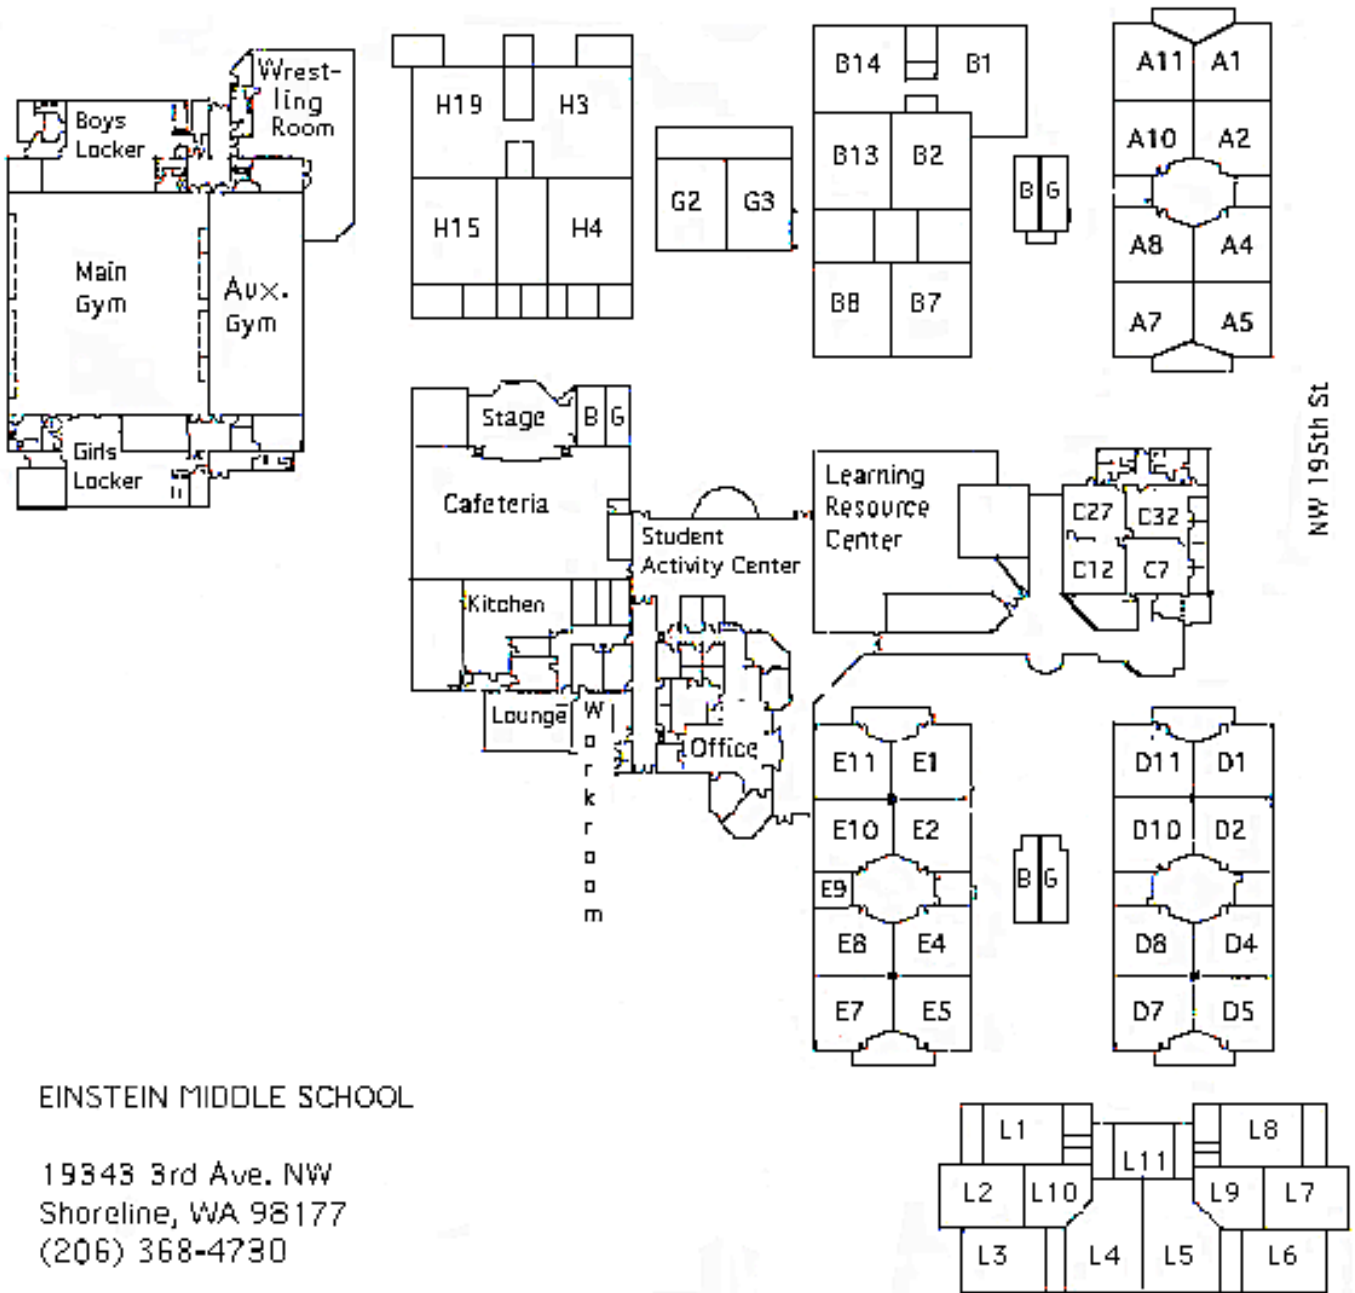

Einstein Middle School Classroom Map

EINSTEIN MIDDLE SCHOOL

19343 3rd Ave. NW
Shoreline, WA 98177
(206) 368-4730

3rd Ave. NW